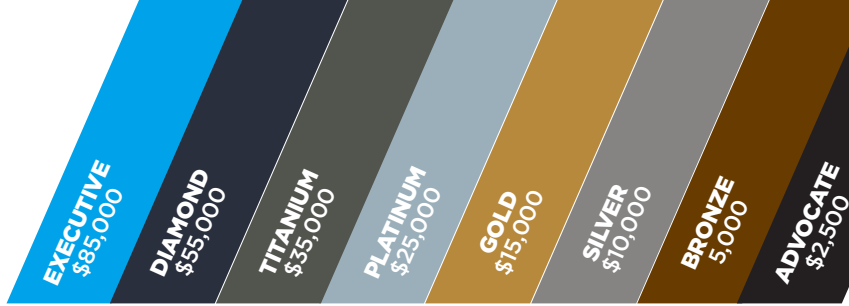

American Society on Aging

Sponsorship Benefits

COMMUNICATIONS

Verbal Recognition (opening & closing Keynote with slide coming up)	✓	✓	✓	✓	✓	✓	✓	✓
Conference Homepage Acknowledgment	LARGE LOGO	LOGO	LOGO	LOGO	LOGO	LOGO	NAME	NAME
Conference App Acknowledgment	LOGO	LOGO	LOGO	LOGO	LOGO	LOGO	LOGO	LOGO
Social Media Acknowledgment (1)	DEDICATED POST	DEDICATED POST	SHARED POST	SHARED POST	SHARED POST	SHARED POST	SHARED POST w/NAME	SHARED POST w/NAME
Conference Announcement Email (sponsorship confirmed by 10/1/24)	LARGE LOGO	LOGO	LOGO	LOGO	LOGO	NAME	NAME	NAME
Conference Email Campaign Inclusion (1)	LARGE LOGO	LOGO	LOGO	NAME	NAME	NAME	NAME	NAME
Conference App Pop-Up Notification	✓	✓	✓					
Registration Confirmation Email Acknowledgment	LARGE LOGO	LOGO	LOGO if confirmed by 10/1					

VISIBILITY

Screen Projection Loop Of Logo Before/After Gen Session	DEDICATED SLIDE	DEDICATED SLIDE	SHARED SLIDE	SHARED SLIDE	SHARED SLIDE	SHARED SLIDE	NAME	NAME
Logo Displayed In Conference Registration Area	LARGE LOGO	LOGO	LOGO	LOGO	LOGO	NAME	NAME	NAME
Logo Displayed At Entrance To Exhibit Hall	LARGE LOGO	LARGE LOGO	LOGO	LOGO	LOGO	NAME	NAME	NAME
Promotional Insert In Conference Tote	✓	✓	✓	✓				
Opportunity To Consult On General Session Content	✓							
Logo Displayed During General Session	✓							

OTHER

Full Conference Passes	5	5	4	4	2	2	1	1
Exhibitor Reception Passes	2	2	2	4	1	1	1	1
Generations Gratitude Ad	DEDICATED AD	DEDICATED AD	DEDICATED AD	DEDICATED AD				
ASA News Gratitude Ad	DEDICATED AD	DEDICATED AD	DEDICATED AD					
Invitation to Exclusive VIP Events	1	1						

LEARN MORE OR INQUIRE ABOUT PERSONALIZED OPTIONS: EMAIL_DEVELOPMENT@ASAGING.ORG